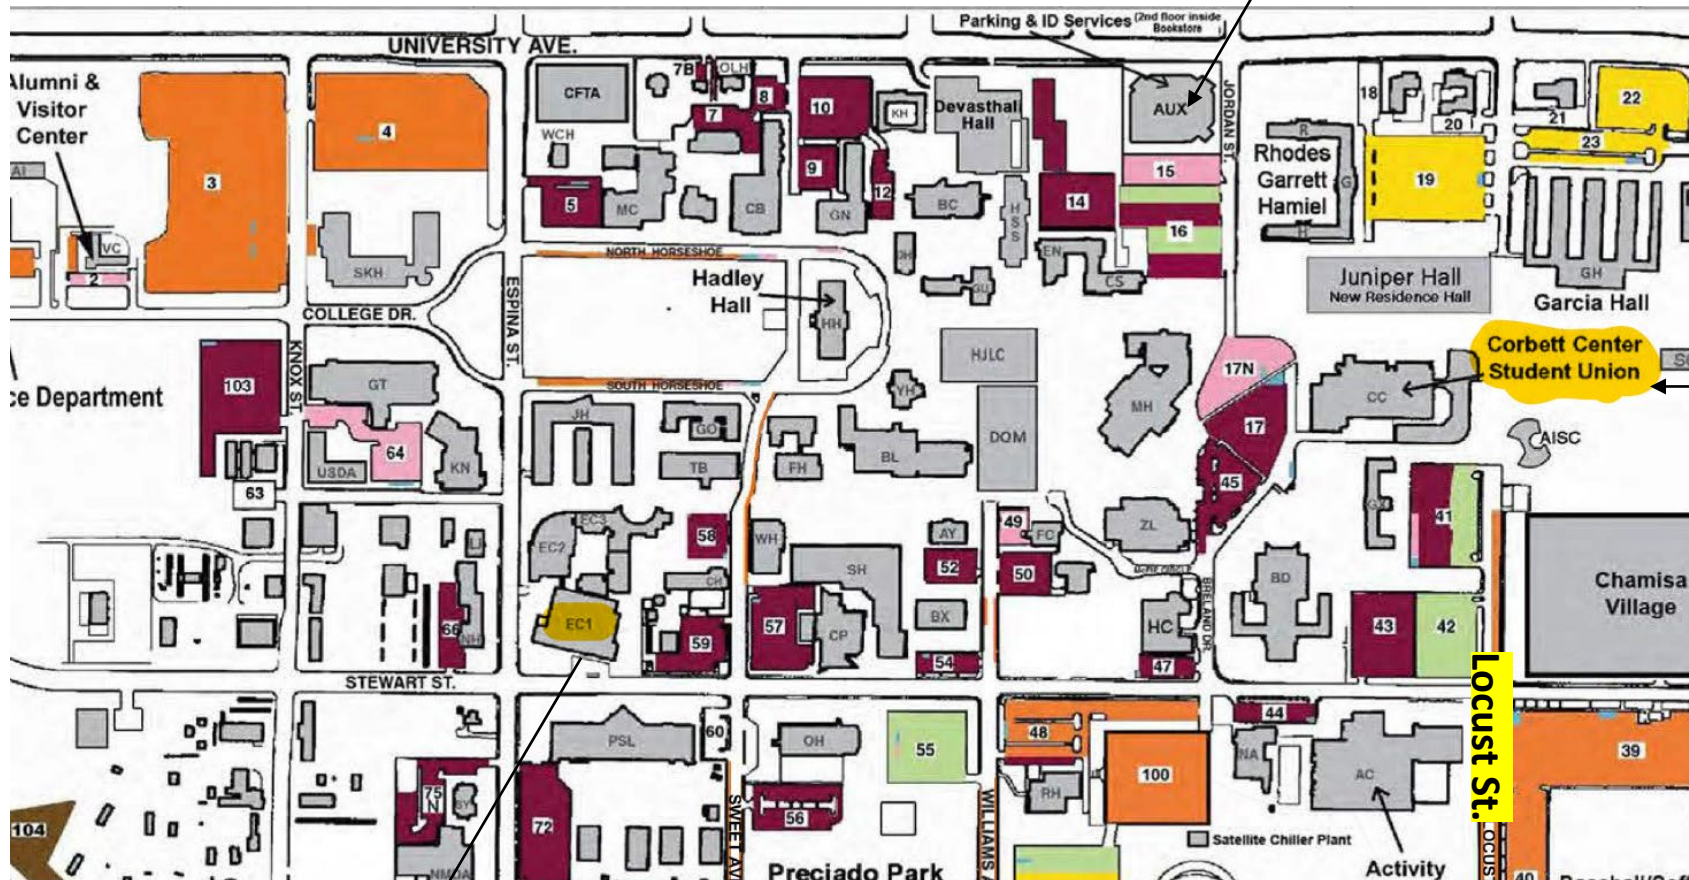

## Engineering Complex I (ECI)

**Parking:** Parking placards required. Suggested parking lots are 59, 58, 57, 72. Enter ECI from Stewart St.

## Corbett Center Student Union

**Parking:** Before you come, please consider printing a free, one-day parking placard found here: <https://park.nmsu.edu/permits-placards/visitor.html>. A parking placard is only needed for Friday. Campus parking is free on Saturday. Recommended parking lots are: 41, 43, 45, 17. We will have a limited number of parking placards available in registration. NMSU's College of Engineering has no control over parking tickets.